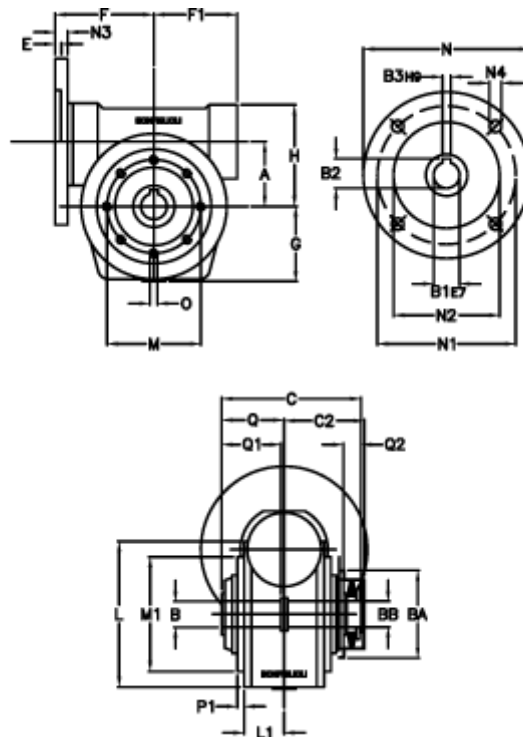

Data Sheet

Article number: 390204904572716

Description: Worm Gear with Torque Limiter
VF 49-L1-P-45 P71B5

Measures

a = 49.50	C2 = 63,5	L1 = 36.8	O = M6x8
B = 25	Description = VF 49P-xx-71B5	m = 94	P1 = 2.5
B1 E7 = 14	E = 3.0	M1 = 68	Q = 51.0
B2 = 16.3	F = 70	N = 160	Q1 = 41
B3 H9 = 5	F1 = 63	N1 = 130	Q2 = 15
BA = 63	g = 56	N2 = 110	
BB H7 = 14	H = 80.0	N3 = 10.5	
C = 105	L = 107.5	N4 = 9,5	